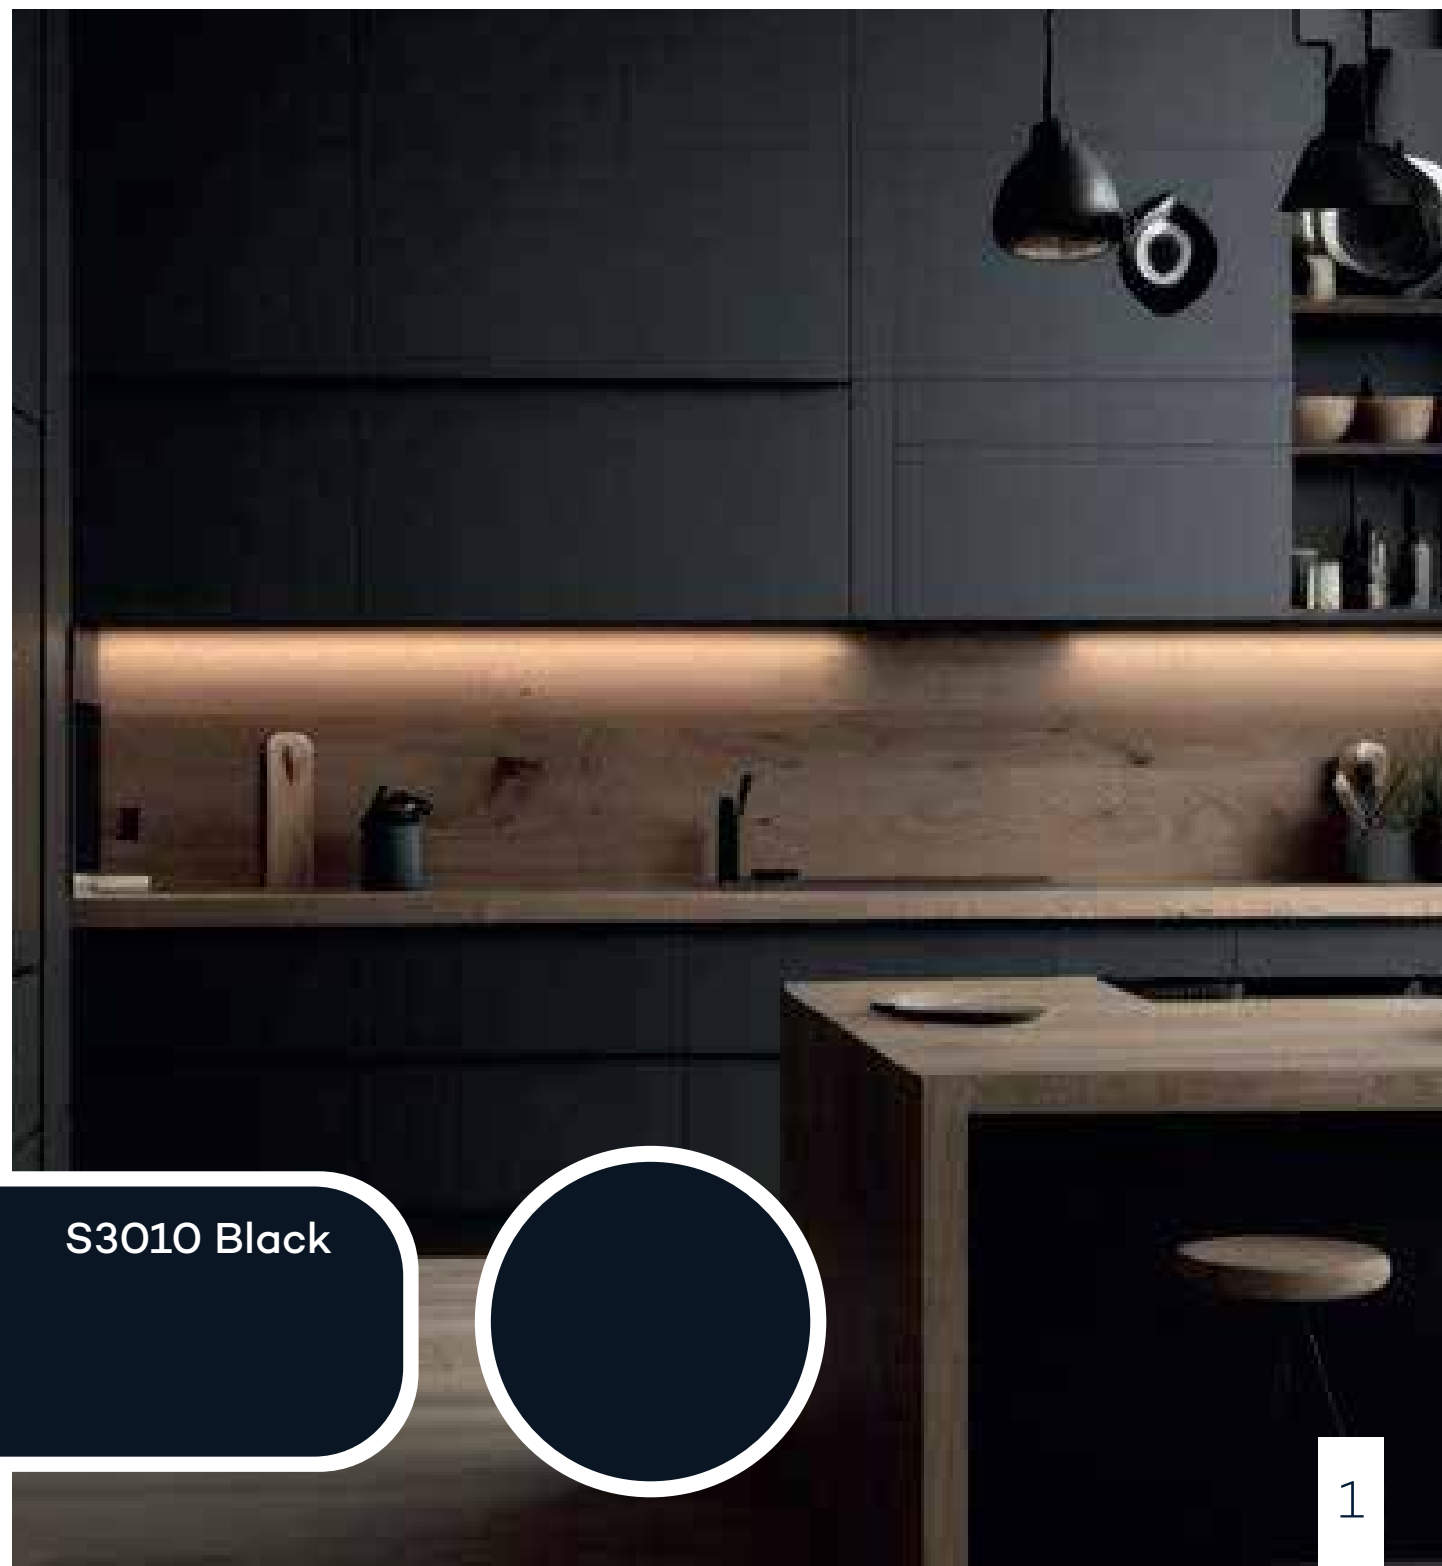

S3010 Black

Beauty Without Fingerprints