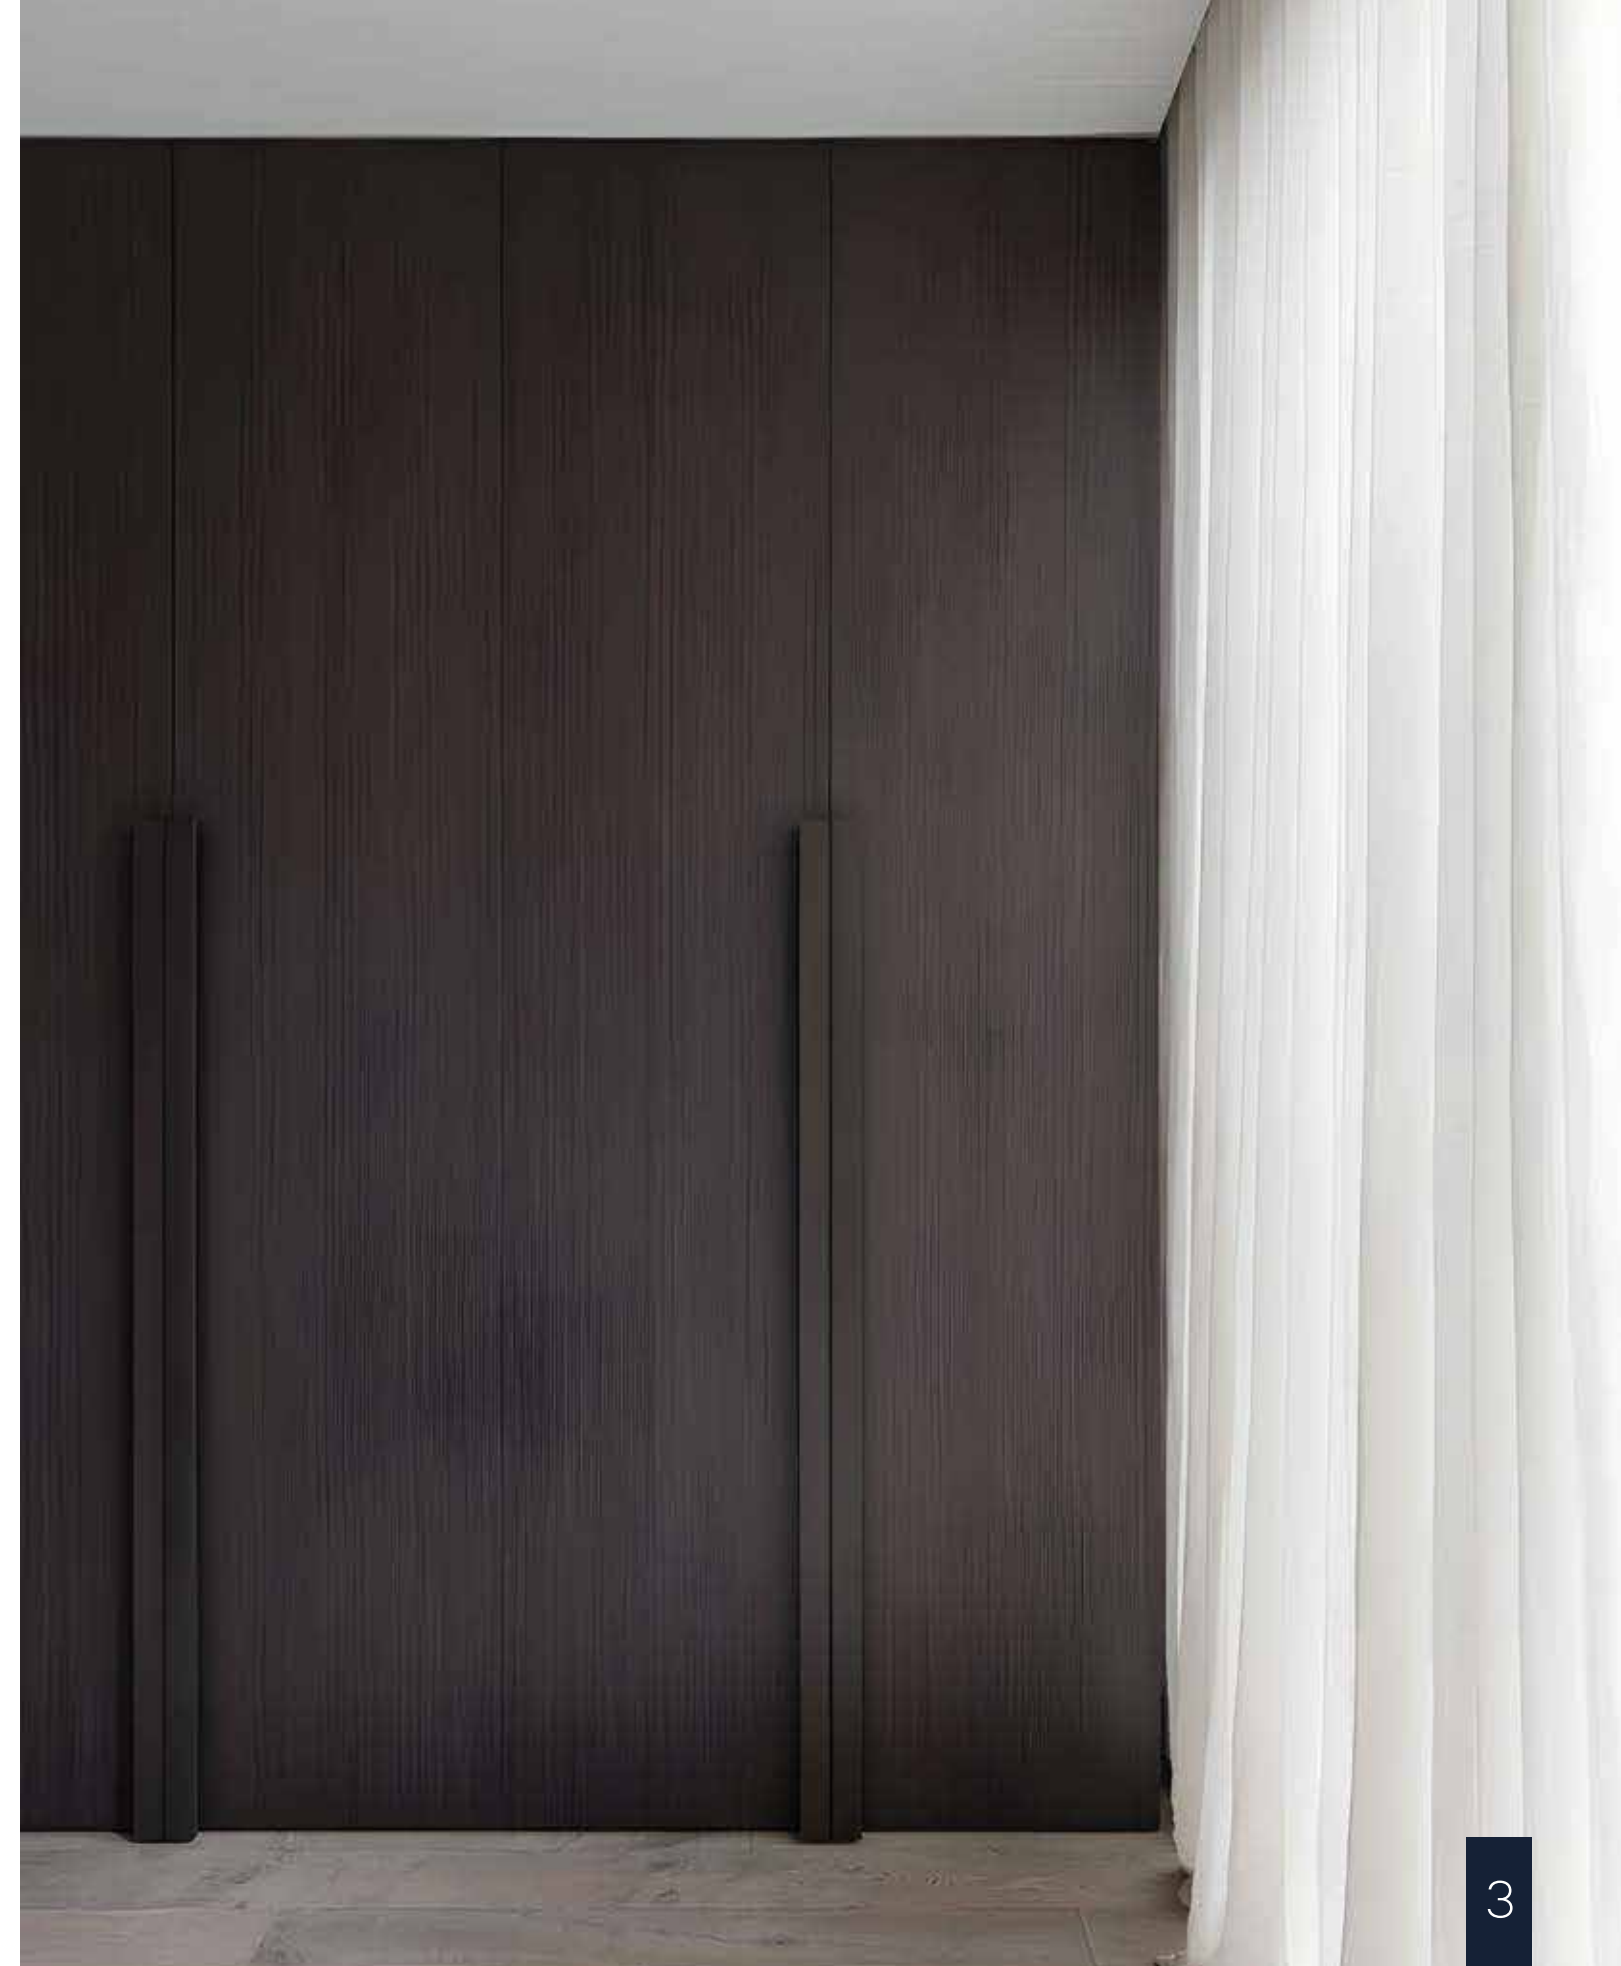

L030 Bamboo (M.pine)

L032 German Oak (M.pine)

L033 Wenge (M.pine)

L051 Corsico (M.pine)

L053 Montebello (M.pine)

L083 Montana (M.pine)

L126 Toscana (M.pine)

L016 Light Lara (M.pine)