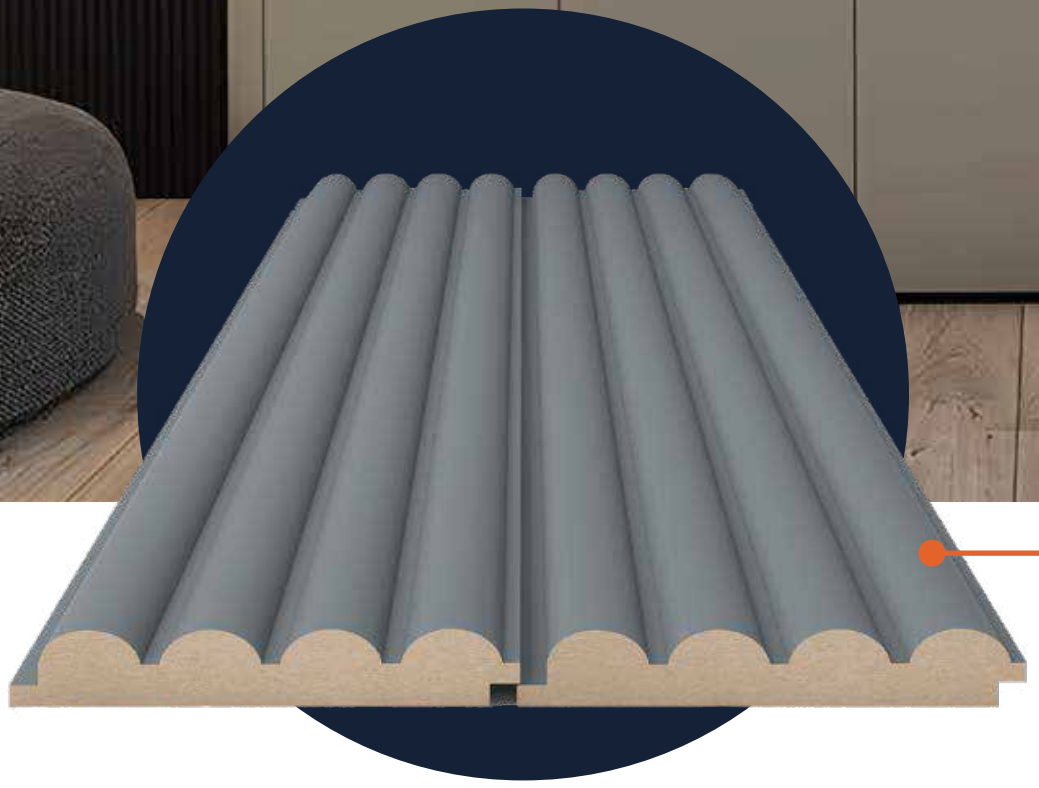

# WALL PROFILE

is used for wall cladding, adding a modern and stylish touch to spaces. It is durable, easy to install, and provides thermal and sound insulation, making it a practical and elegant choice for both interior and exterior decor.

## Size

Width: 106 mm / 4.2 in

Length: 2800 mm / 110.2

Thickness: 18 mm / 0.7

Package: 6 pcs / 1.5 m<sup>2</sup>

(O10p726) LB-2200-Y726

**(p3037) LB-3771-3037**

**(p239) LB-3771-239**

## Size

Width: 126 mm / 5.0 in

Thickness: 18 mm / 0.7

Length: 2800 mm / 110.2

Package: 6 pcs / 1.2 m<sup>2</sup>

**111 mm**

# Size

Width: 144 mm / 5.7 in

Length: 2800 mm / 110.2

Thickness: 18 mm / 0.7

Package: 4 pcs / 1.4 m<sup>2</sup>

(014p726) LB-2050-726