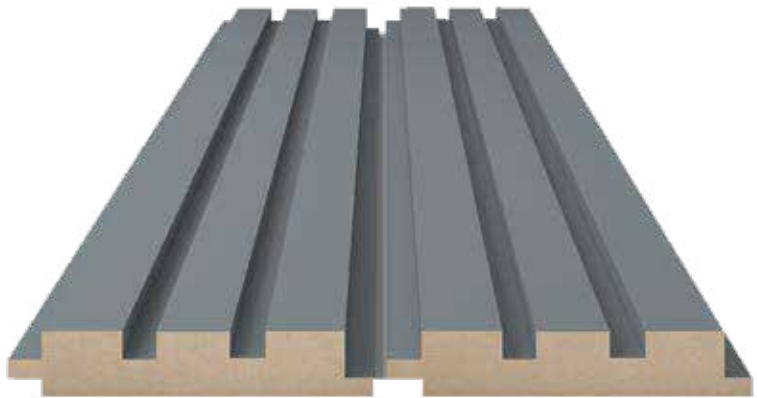

# WALL PROFILE

is used for wall cladding, adding a modern and stylish touch to spaces. It is durable, easy to install, and provides thermal and sound insulation, making it a practical and elegant choice for both interior and exterior decor.

## Size

Width: 106 mm / 4.2 in

Length: 2800 mm / 110.2

Thickness: 18 mm / 0.7

Package: 6 pcs / 1.5 m<sup>2</sup>

(O10p726) LB-2200-Y726

**(p3037) LB-3771-3037**

**(p239) LB-3771-239**

# Size

Width: 144 mm / 5.7 in

Length: 2800 mm / 110.2

Thickness: 18 mm / 0.7

Package: 4 pcs / 1.4 m<sup>2</sup>

(014p726) LB-2050-726