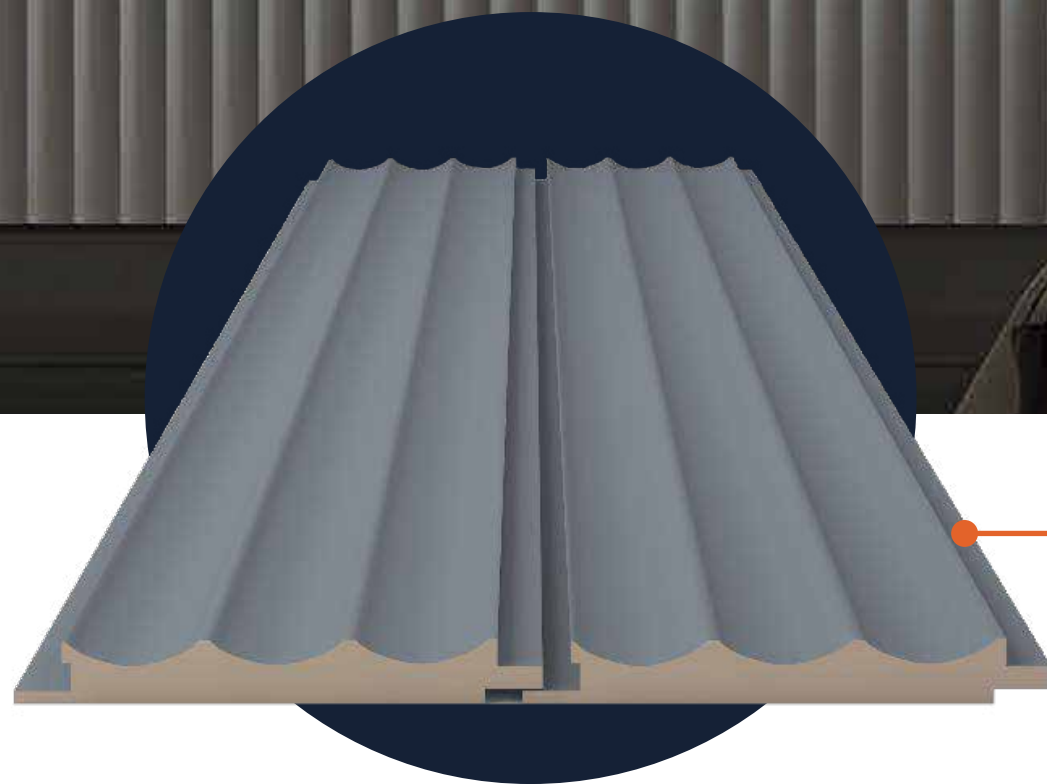

# WALL PROFILE

is used for wall cladding, adding a modern and stylish touch to spaces. It is durable, easy to install, and provides thermal and sound insulation, making it a practical and elegant choice for both interior and exterior decor.

# Size

Width: 144 mm / 5.7 in

Length: 2800 mm / 110.2

Thickness: 18 mm / 0.7

Package: 4 pcs / 1.4 m<sup>2</sup>

(014p726) LB-2050-726